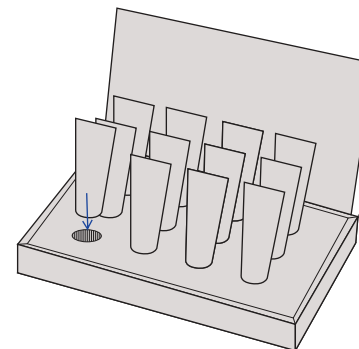

THE GELBOTTLE INC

TGB SPA™ Mini tube Counter-top display unit (H2O Cream™) - ASSEMBLY INSTRUCTION

STEP 1

H2O Cream™ will arrive part assembled, wrapped in shrink wrap. Remove the plastic covering.

STEP 2

Lift the protective lid (keep this part as it becomes the back display board).

STEP 3

Lift the middle fitment with holes in, remove the 12 x mini tube from the tray.

STEP 4

Insert the back board into the slot at the back of the base. **Lightly place** the mini tubes into the display so they are standing with the logo facing forward.