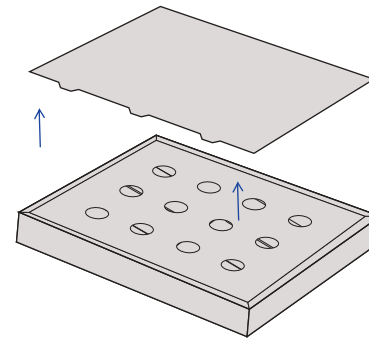

THE GELBOTTLE INC

TGB SPA™ Mini tube Counter-top display unit (H2O Cream™) - ASSEMBLY INSTRUCTION

STEP 1

H2O Cream™ will arrive part assembled, wrapped in shrink wrap. Remove the plastic covering.

STEP 2

Lift the protective lid (keep this part as it becomes the back display board).

STEP 3

Lift the middle fitment with holes in, remove the 12 x mini tube from the tray.

STEP 4

Insert the back board into the slot at the back of the base. **Lightly place** the mini tubes into the display so they are standing with the logo facing forward.