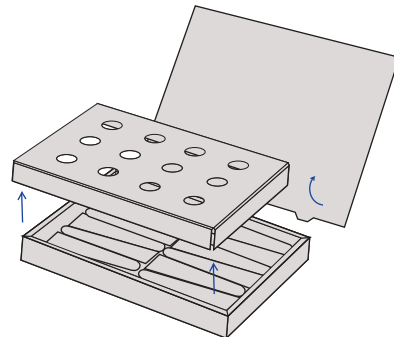

THE GELBOTTLE INC

TGB SPA™ Mini tube Counter-top display unit (H2O Cream™) - ASSEMBLY INSTRUCTION

STEP 1

H2O Cream™ will arrive part assembled, wrapped in shrink wrap. Remove the plastic covering.

STEP 2

Lift the protective lid (keep this part as it becomes the back display board).

STEP 3

Lift the middle fitment with holes in, remove the 12 x mini tube from the tray.

STEP 4

Insert the back board into the slot at the back of the base. **Lightly place** the mini tubes into the display so they are standing with the logo facing forward.